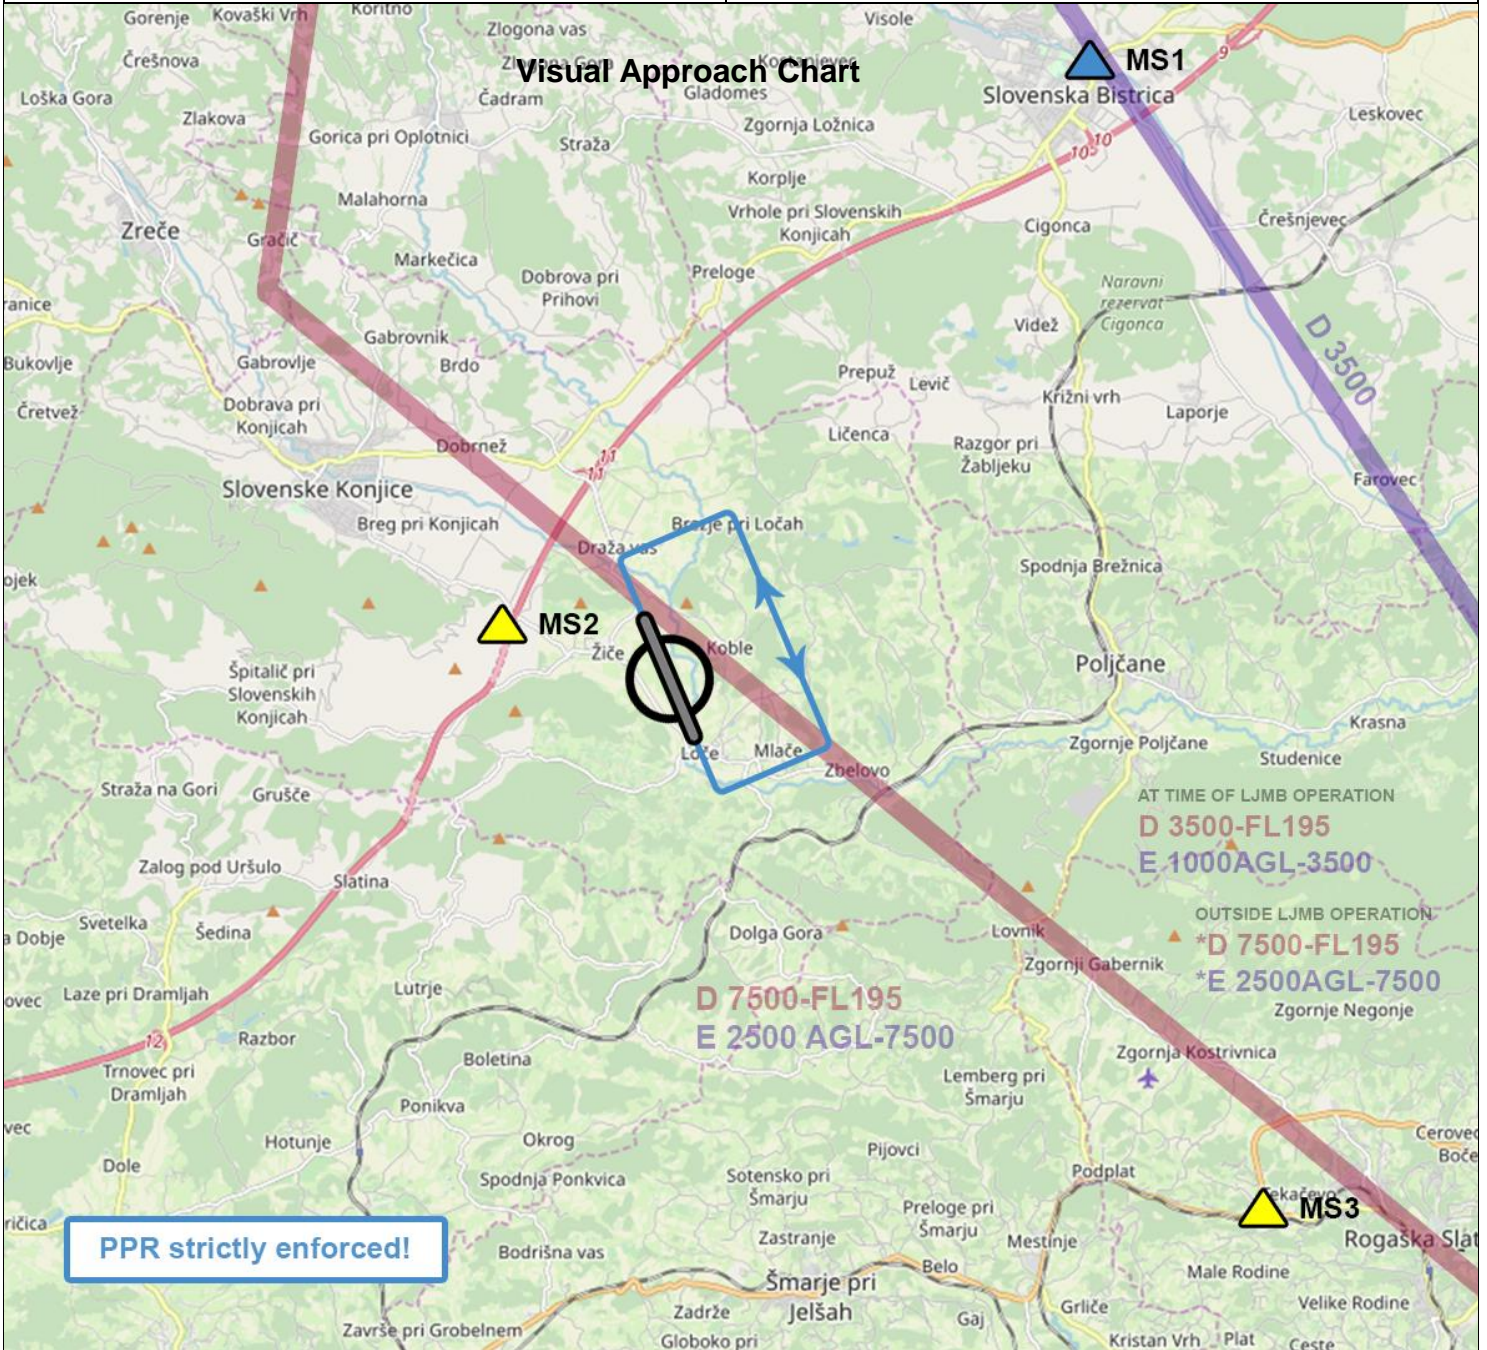

LJSK**SLOVENSKE KONJICE, SLOVENIA**

Apt Elev **898'**/274m
 N46°18'38" E015°29'31"

2021-03-25

ŽIČE

AIR/GND **SLOVENSKE KONJICE AD**
123.555 MHz

FIS **LJUBLJANA INFO**
118.480 MHz

RWY	DIMENSION	SURFACE	TORA	TODA	ASDA	LDA	LIGHTS	PATTERN
16	769 x 18 m	asphalt	769	769	769	769	nil	LH
34			769	769	769	769		RH (TO only)

NOTES:

All the distances in meters. Not for official use –check all information in official aerodrome operations manual or AIP before commencing any flight. Copyleft © 2021 AOPA Slovenia

LJSKApt Elev **898'**/274m
N46°18'38" E015°29'31"

Remarks	<ol style="list-style-type: none"> 1. PPR – AD is open on 24h prior request. 2. When AD is closed (no radio contact), any operations are prohibited. 3. Radio watch is available when AD is open. 4. Large trees NE of RWY 16/34, 100 m from RWY centreline. 5. RWY 34 can be used for take-off only.
----------------	--