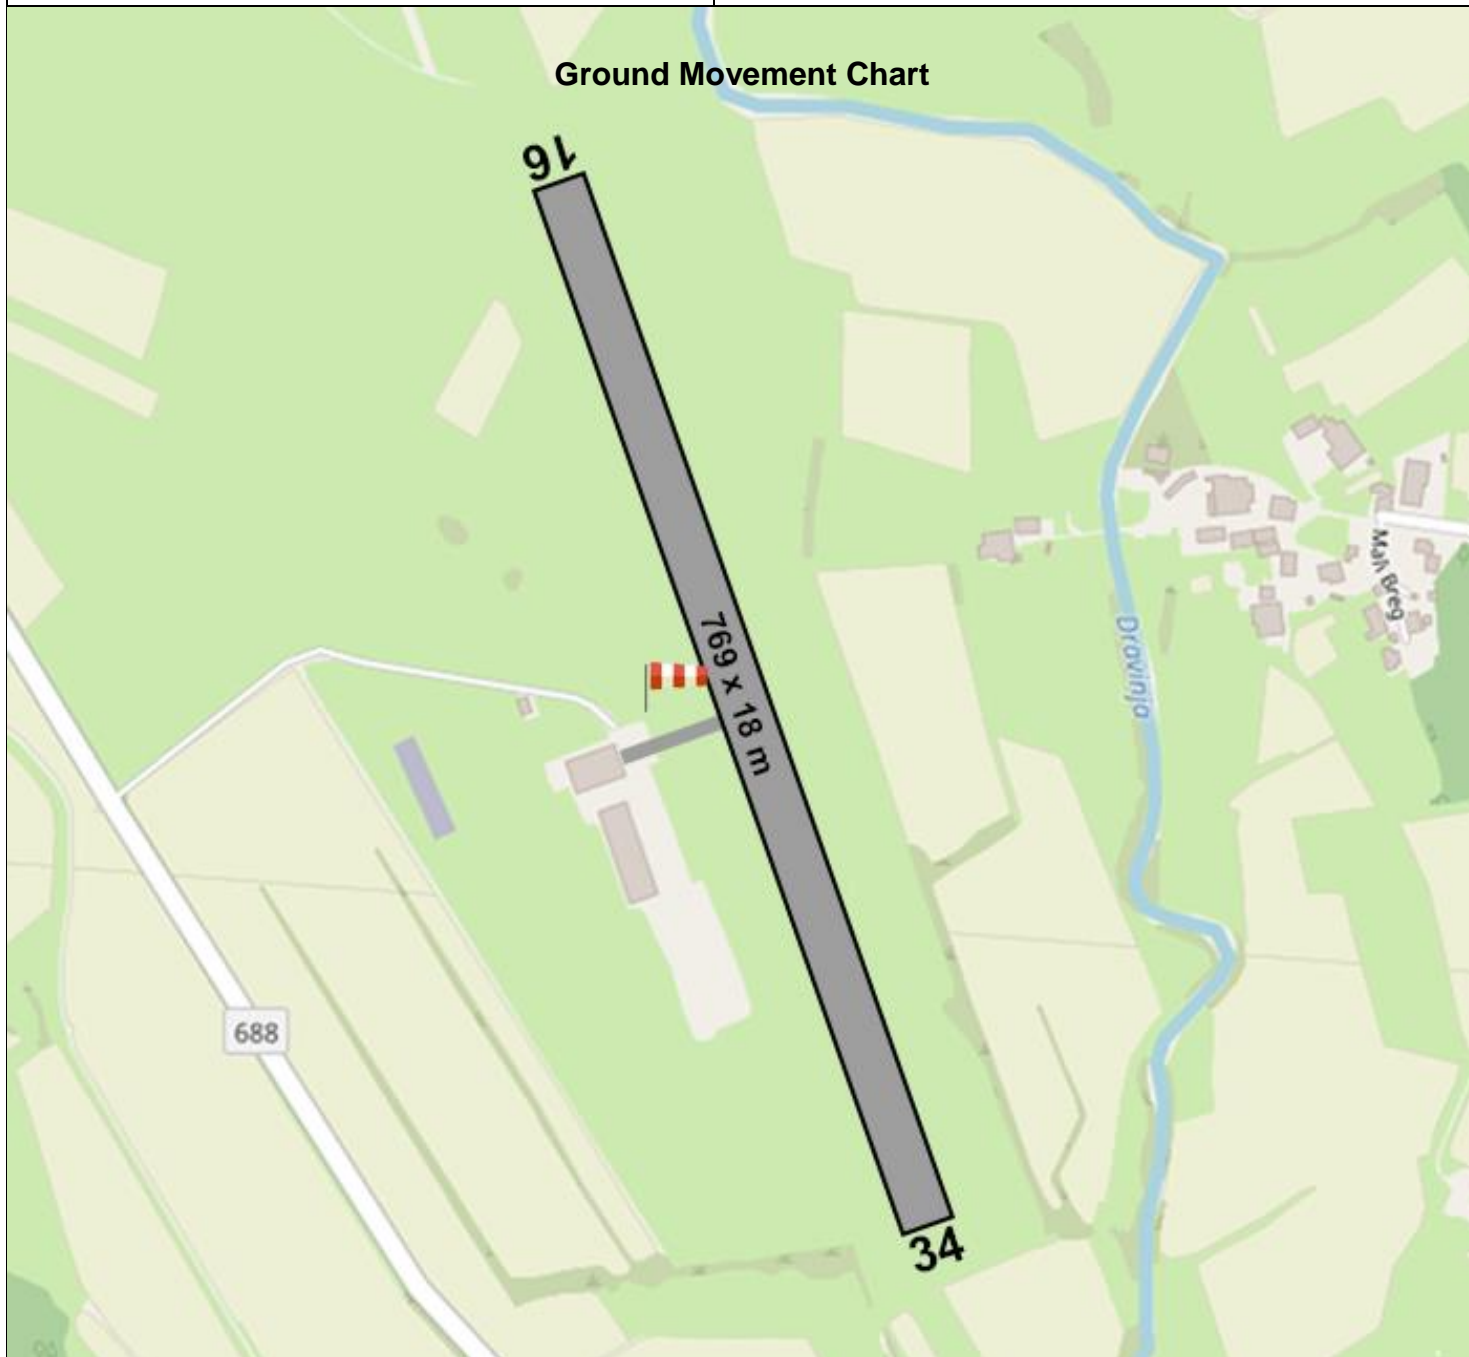

LJSK**SLOVENSKE KONJICE, SLOVENIA**

Apt Elev **898'**/274m
 N46°18'38" E015°29'31"

2021-03-25

ŽIČE

AIR/GND **SLOVENSKE KONJICE AD**
123.555 MHz

FIS **LJUBLJANA INFO**
118.480 MHz

RWY	DIMENSION	SURFACE	TORA	TODA	ASDA	LDA	LIGHTS	PATTERN
16	769 x 18 m	asphalt	769	769	769	769	nil	LH
34			769	769	769	769		RH (TO only)

NOTES:

All the distances in meters. Not for official use –check all information in official aerodrome operations manual or AIP before commencing any flight. Copyleft © 2021 AOPA Slovenia

LJSKApt Elev **898'**/274m
N46°18'38" E015°29'31"

Remarks	<ol style="list-style-type: none"> 1. PPR – AD is open on 24h prior request. 2. When AD is closed (no radio contact), any operations are prohibited. 3. Radio watch is available when AD is open. 4. Large trees NE of RWY 16/34, 100 m from RWY centreline. 5. RWY 34 can be used for take-off only.
----------------	--